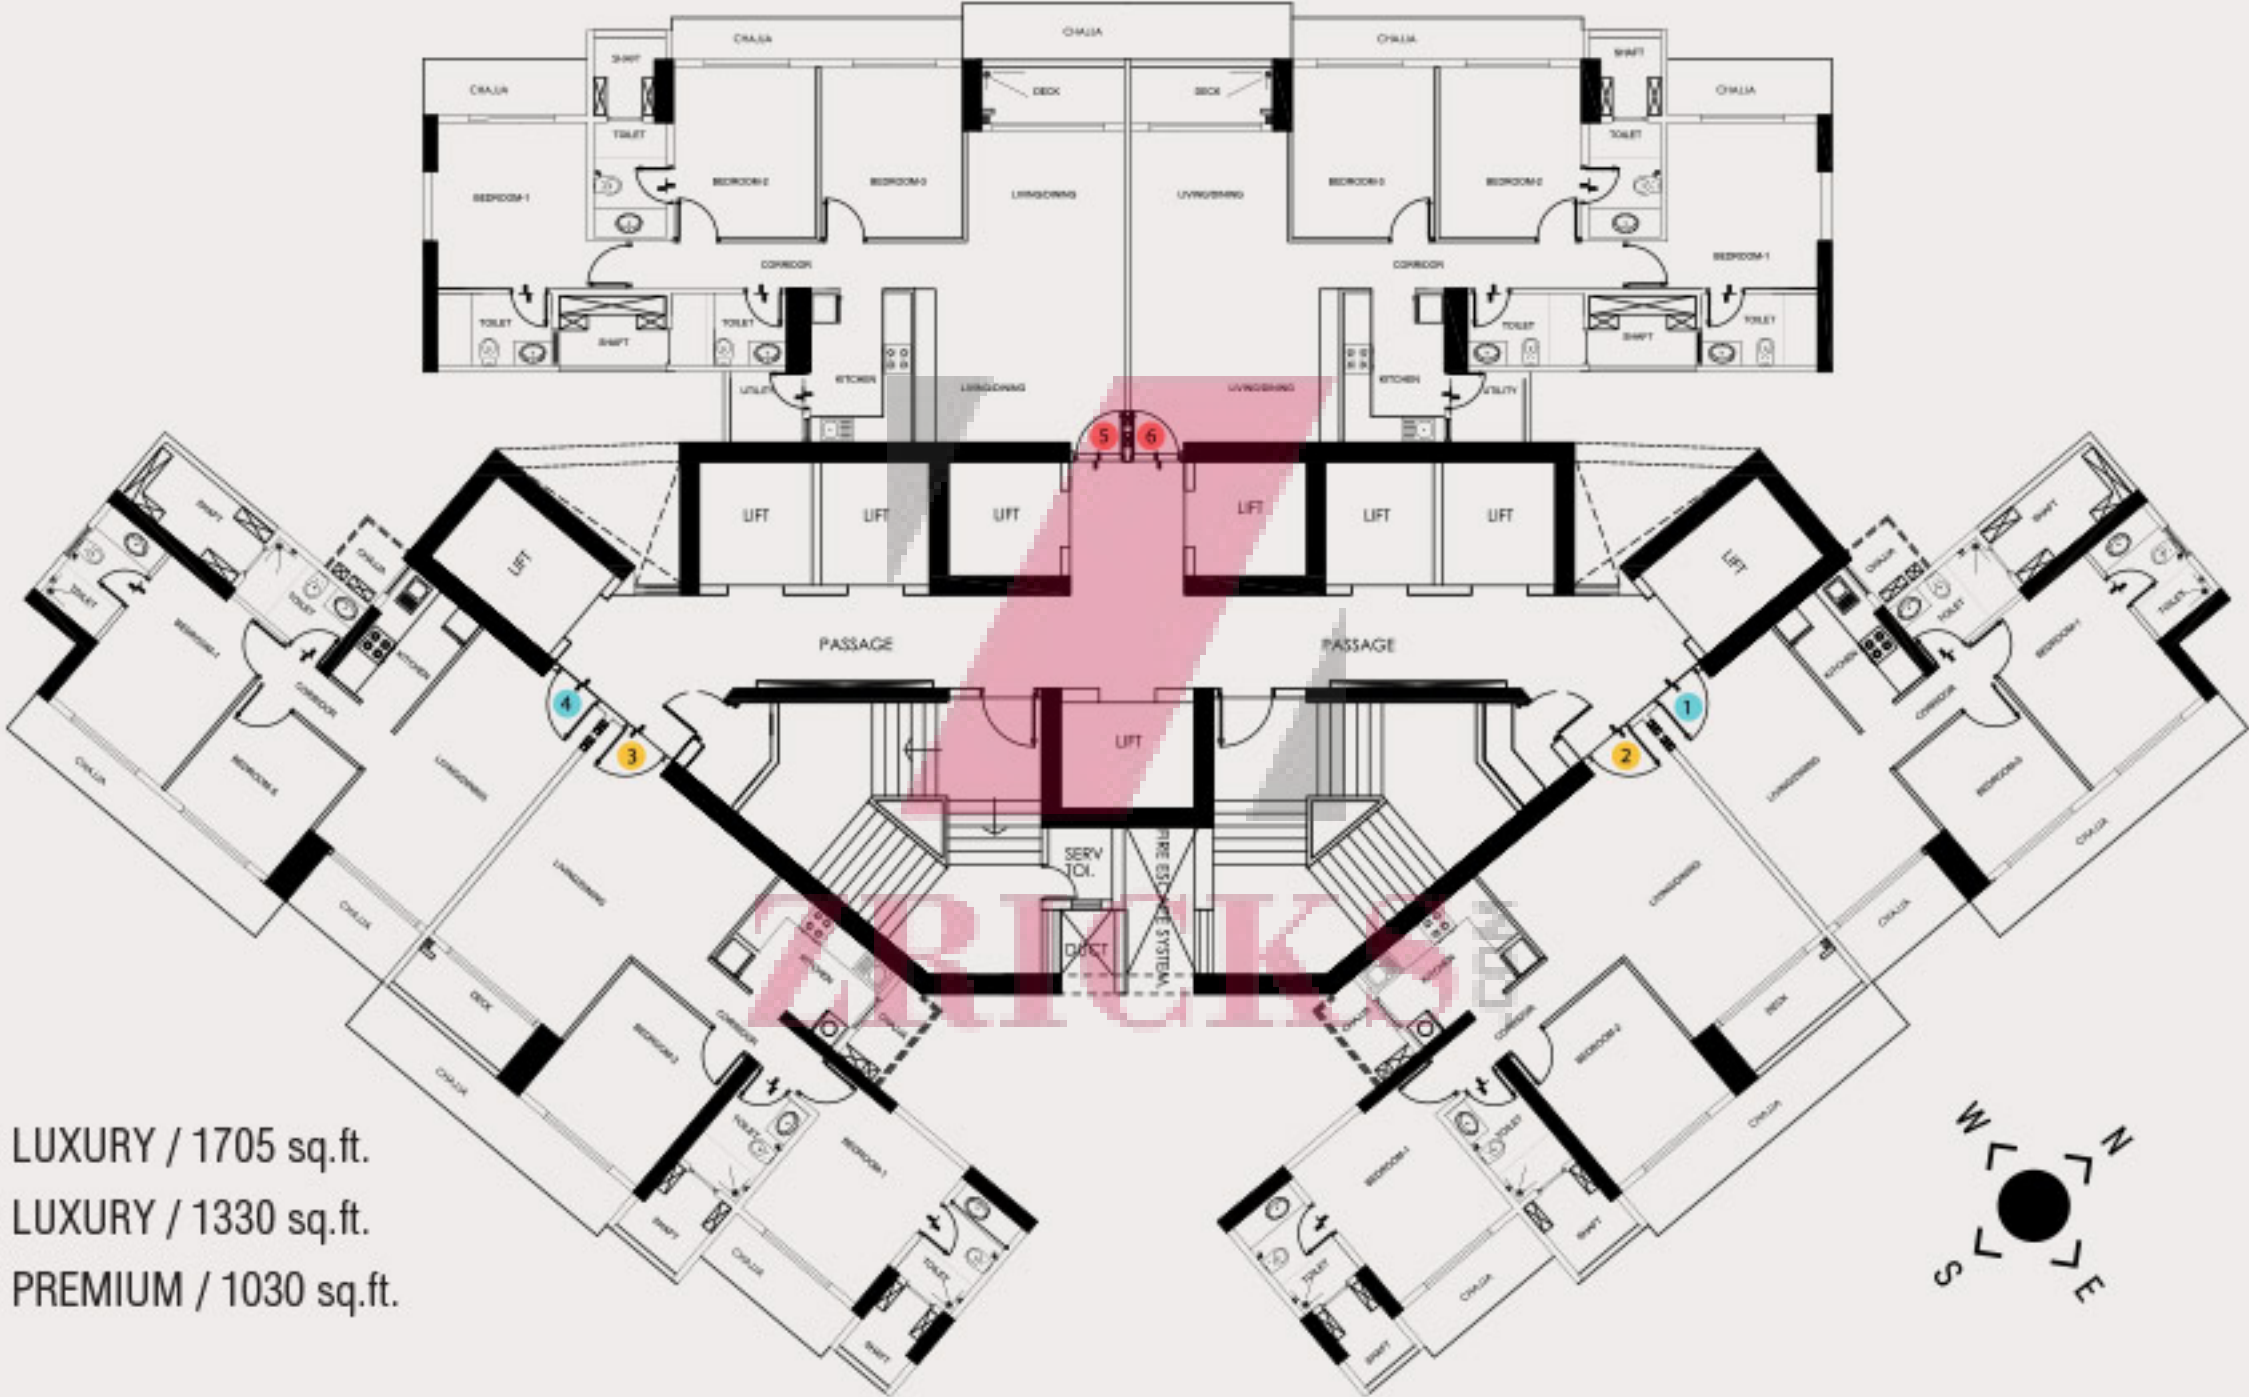

EPSILON TOWERS

MASTERPLAN