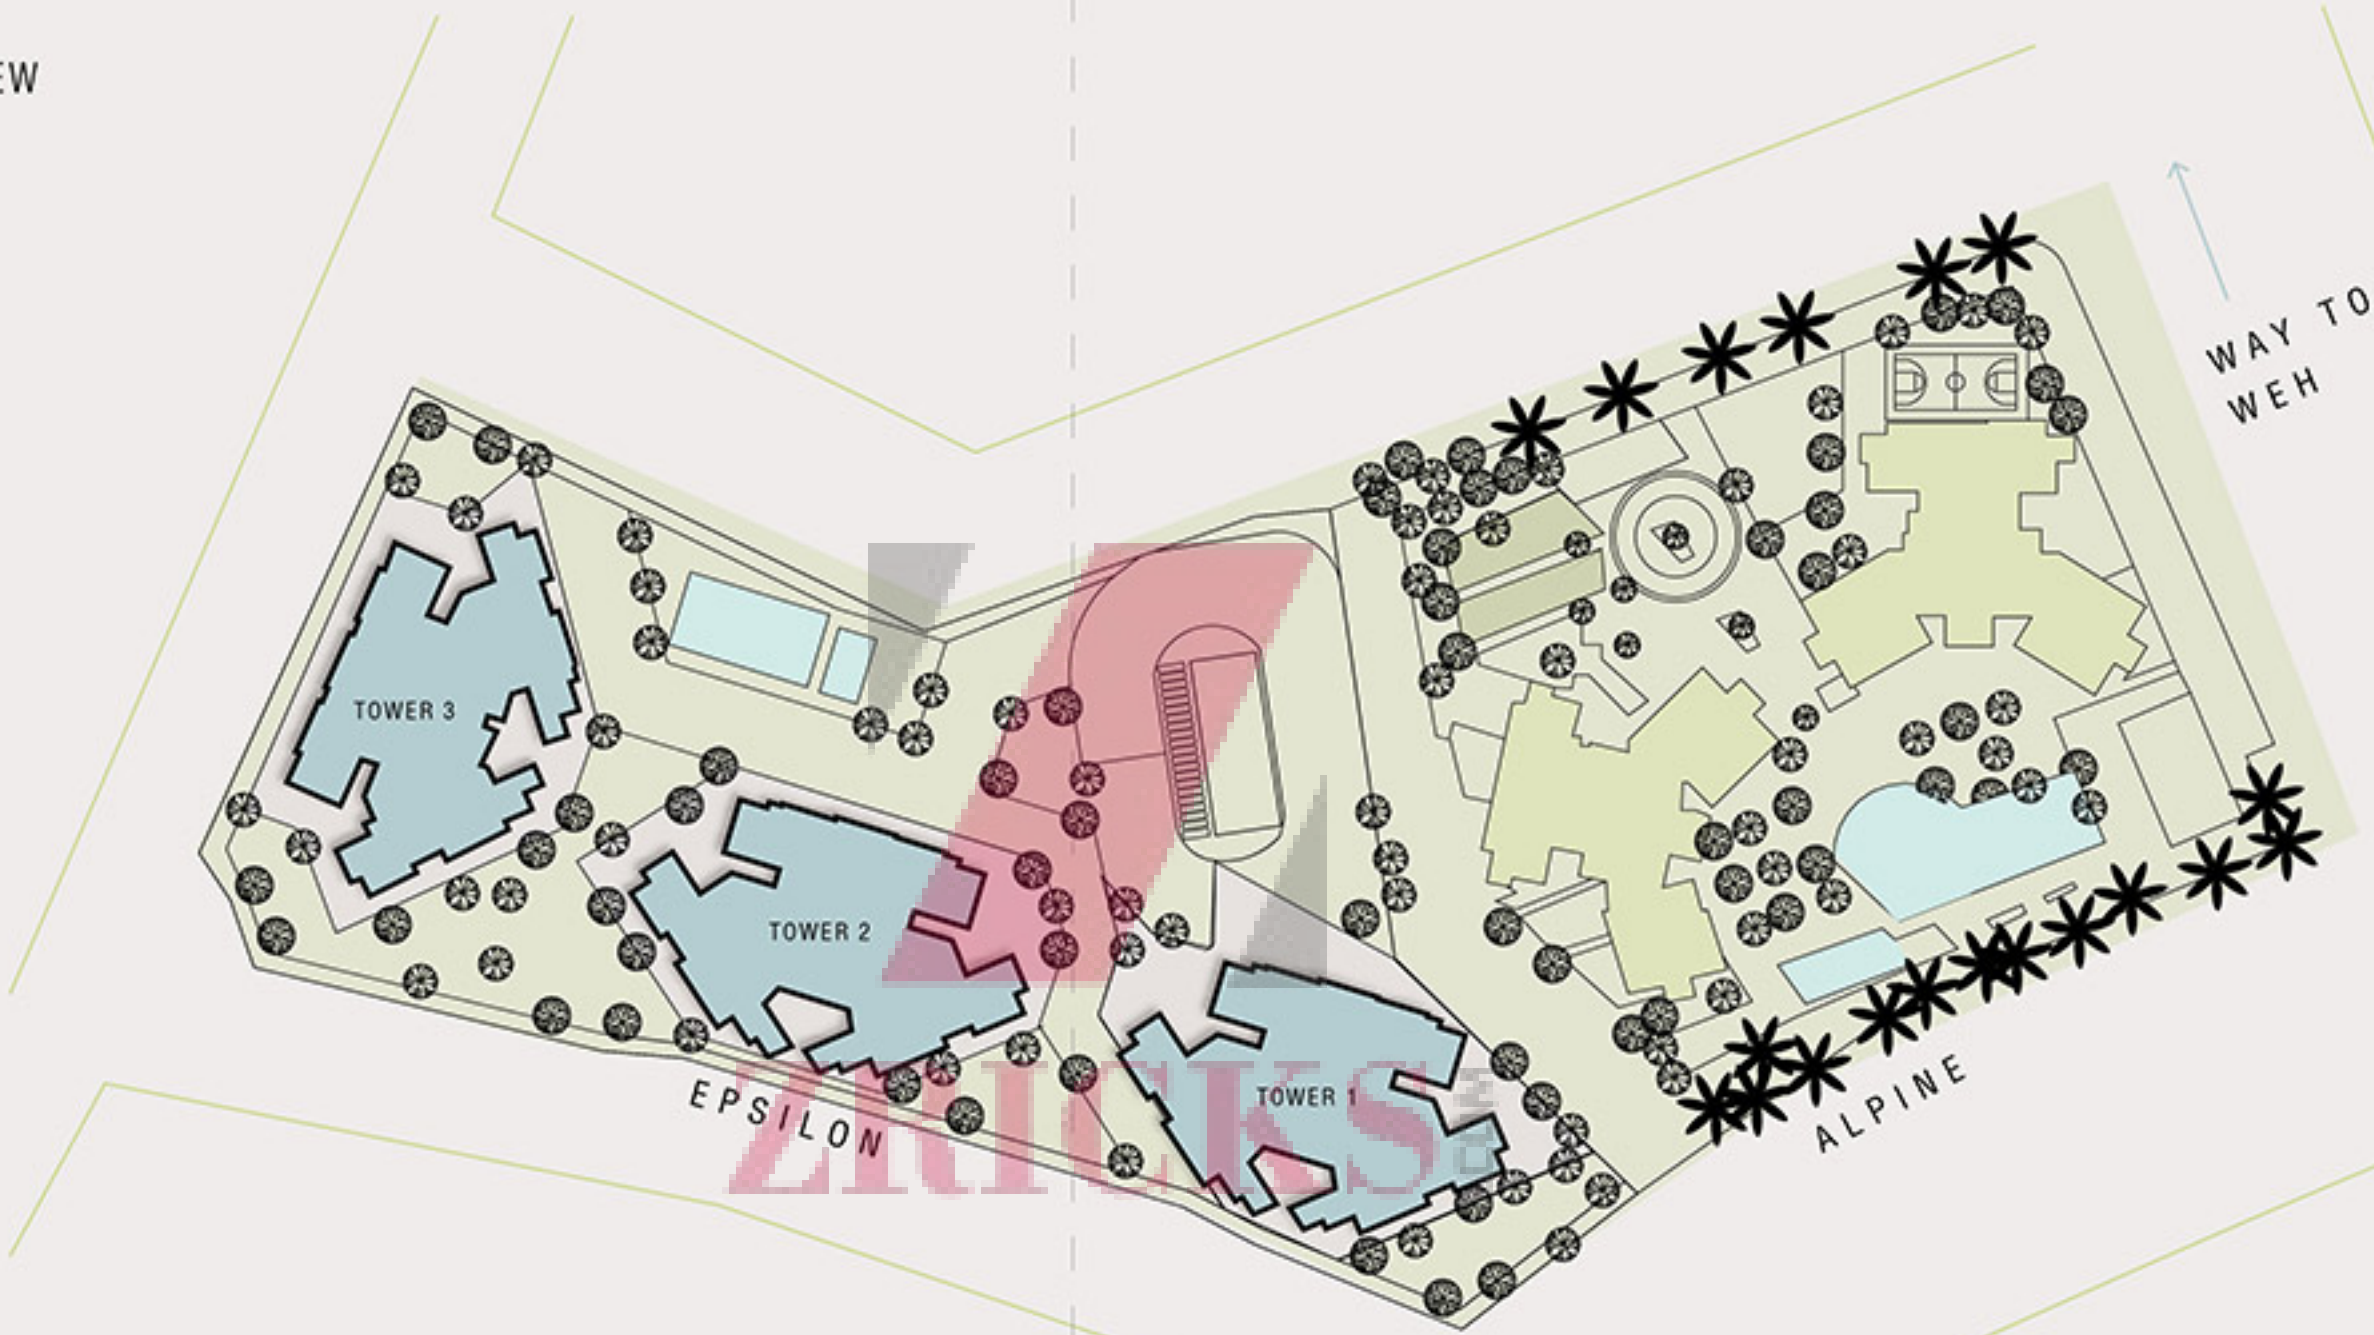

AERIAL VIEW

Epsilon Towers

S D Corporation Pvt. Ltd, Opposite Thakur College,
Near Mahindra & Mahindra vehicles factory,
Thakur Village Road, Samata Nagar, Kandivali (E),
Mumbai - 400 101

Zricks

www.Zricks.com

SPECIFICATIONS

It is easy to fall in love with the apartments in Kandivali at Epsilon Towers that are designed to maximise the joy of living. The 2 and 3 bedroom flats in Kandivali East epitomise contemporary living, by utilising the latest in architectural thought. The intricately-planned efficient homes are complete with premium finishings and high-end sanitary fittings. The large windows ensure continuous ventilation in all the homes, and the positioning of the towers let in ample daylight. After all a well-lit, adequately ventilated home nurtures a pleasant lifestyle.